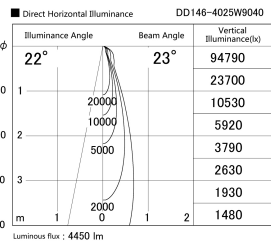

Item no. DD146-4025W9040

Series Name: Cledy versa L-G (DD146)

Installation	Recessed mount
Type	High-efficiency Lens type adjustable downlight
Fixture wattage	36W
Beam angle	23deg
Color Temp.	4000K
CRI	Ra>90
Luminous	4451 lm
Body	Die-cast aluminum alloy
Body finish	N/A
Trim finish	White
Reflector finish	N/A
IP Rate	IP20
Light source	COB module
Input Voltage	AC220~240V
Dimming Type	Non-Dimmable
Certificate	CE,CCC
Cut Hole	150mm