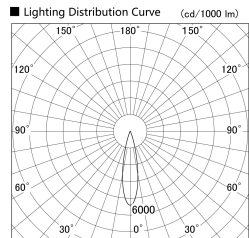

Item no. DD146-4025W9040

Series Name: Cledy versa L-G (DD146)

Installation	Recessed mount
Type	High-efficiency Lens type adjustable downlight
Fixture wattage	36W
Beam angle	23deg
Color Temp.	4000K
CRI	Ra>90
Luminous	4451 lm
Body	Die-cast aluminum alloy
Body finish	N/A
Trim finish	White
Reflector finish	N/A
IP Rate	IP20
Light source	COB module
Input Voltage	AC220~240V
Dimming Type	Non-Dimmable
Certificate	CE,CCC
Cut Hole	150mm