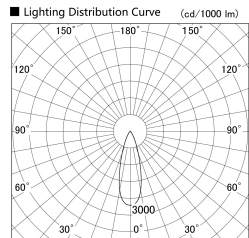

Item no. DD146-4035W9040

Series Name: Cledy versa L-G (DD146)

Installation	Recessed mount
Type	High-efficiency Lens type adjustable downlight
Fixture wattage	36W
Beam angle	32deg
Color Temp.	4000K
CRI	Ra>90
Luminous	4496 lm
Body	Die-castaluminumalloy
Body finish	N/A
Trim finish	White
Reflector finish	N/A
IP Rate	IP20
Light source	COB module
Input Voltage	AC220~240V
Dimming Type	Non-Dimmable
Certificate	CE,CCC
Cut Hole	150mm