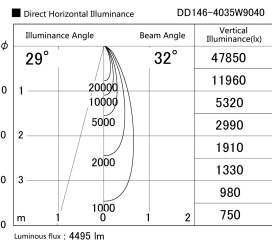

Item no. DD146-4035W9040

Series Name: Cledy versa L-G (DD146)

Installation	Recessed mount
Type	High-efficiency Lens type adjustable downlight
Fixture wattage	36W
Beam angle	32deg
Color Temp.	4000K
CRI	Ra>90
Luminous	4496 lm
Body	Die-castaluminumalloy
Body finish	N/A
Trim finish	White
Reflector finish	N/A
IP Rate	IP20
Light source	COB module
Input Voltage	AC220~240V
Dimming Type	Non-Dimmable
Certificate	CE,CCC
Cut Hole	150mm