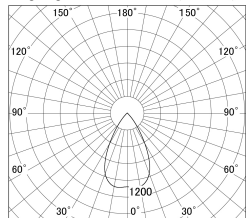

Item no. DD146-4050W9040

Series Name: Cledy versa L-G (DD146)

Installation	Recessed mount
Type	High-efficiency Lens type adjustable downlight
Fixture wattage	36W
Beam angle	59deg
Color Temp.	4000K
CRI	Ra>90
Luminous	4313 lm
Body	Die-castaluminumalloy
Body finish	N/A
Trim finish	White
Reflector finish	N/A
IP Rate	IP20
Light source	COB module
Input Voltage	AC220~240V
Dimming Type	Non-Dimmable
Certificate	CE,CCC
Cut Hole	150mm

■ Lighting Distribution Curve (cd/1000 lm)

■ Direct Horizontal Illuminance DD146-4050W9040