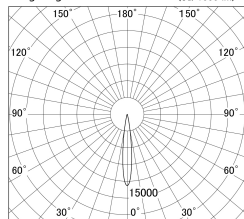

Installation	Recessed mount
Type	High-efficiency Lens type adjustable downlight
Fixture wattage	7.5W
Beam angle	14deg
Color Temp.	2700K
CRI	Ra>90
Luminous	649 lm
Body	Die-castaluminumalloy
Body finish	N/A
Trim finish	Black
Reflector finish	N/A
IP Rate	IP20
Light source	COB module
Input Voltage	AC220~240V
Dimming Type	Non-Dimmable
Certificate	CE,CCC
Cut Hole	100mm

■ Lighting Distribution Curve (cd/1000 lm)