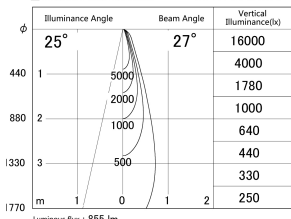

Item no. DD146-0825B9027

Series Name: Cledy versa L-G (DD146)

■ Lighting Distribution Curve (cd/1000 lm)

Installation	Recessed mount
Type	High-efficiency Lens type adjustable downlight
Fixture wattage	7.5W
Beam angle	27deg
Color Temp.	2700K
CRI	Ra>90
Luminous	853 lm
Body	Die-cast aluminum alloy
Body finish	N/A
Trim finish	Black
Reflector finish	N/A
IP Rate	IP20
Light source	COB module
Input Voltage	AC220~240V
Dimming Type	Non-Dimmable
Certificate	CE,CCC
Cut Hole	100mm