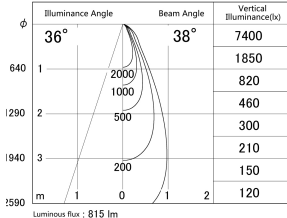

Item no. DD146-0835B9027

Series Name: Cledy versa L-G (DD146)

■ Lighting Distribution Curve (cd/1000 lm)

■ Direct Horizontal Illuminance DD146-0835B9027

Installation	Recessed mount
Type	High-efficiency Lens type adjustable downlight
Fixture wattage	7.5W
Beam angle	38deg
Color Temp.	2700K
CRI	Ra>90
Luminous	817 lm
Body	Die-castaluminumalloy
Body finish	N/A
Trim finish	Black
Reflector finish	N/A
IP Rate	IP20
Light source	COB module
Input Voltage	AC220~240V
Dimming Type	Non-Dimmable
Certificate	CE,CCC
Cut Hole	100mm