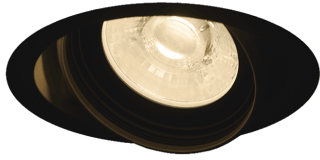

Item no. DD146-0835B9027

Series Name: Cledy versa L-G (DD146)

■ Lighting Distribution Curve (cd/1000 lm)

■ Direct Horizontal Illuminance DD146-0835B9027

Installation	Recessed mount
Type	High-efficiency Lens type adjustable downlight
Fixture wattage	7.5W
Beam angle	38deg
Color Temp.	2700K
CRI	Ra>90
Luminous	817 lm
Body	Die-castaluminumalloy
Body finish	N/A
Trim finish	Black
Reflector finish	N/A
IP Rate	IP20
Light source	COB module
Input Voltage	AC220~240V
Dimming Type	Non-Dimmable
Certificate	CE,CCC
Cut Hole	100mm