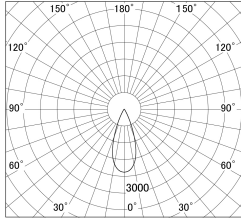

Item no. DD146-0835B9027

Series Name: Cledy versa L-G (DD146)

■ Lighting Distribution Curve (cd/1000 lm)

■ Direct Horizontal Illuminance DD146-0835B9027

Installation	Recessed mount
Type	High-efficiency Lens type adjustable downlight
Fixture wattage	7.5W
Beam angle	38deg
Color Temp.	2700K
CRI	Ra>90
Luminous	817 lm
Body	Die-castaluminumalloy
Body finish	N/A
Trim finish	Black
Reflector finish	N/A
IP Rate	IP20
Light source	COB module
Input Voltage	AC220~240V
Dimming Type	Non-Dimmable
Certificate	CE,CCC
Cut Hole	100mm