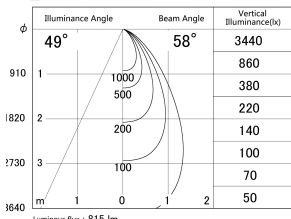

Item no. DD146-0850B9027

Series Name: Cledy versa L-G (DD146)

■ Lighting Distribution Curve (cd/1000 lm)

Installation	Recessed mount
Type	High-efficiency Lens type adjustable downlight
Fixture wattage	7.5W
Beam angle	58deg
Color Temp.	2700K
CRI	Ra>90
Luminous	813 lm
Body	Die-castaluminumalloy
Body finish	N/A
Trim finish	Black
Reflector finish	N/A
IP Rate	IP20
Light source	COB module
Input Voltage	AC220~240V
Dimming Type	Non-Dimmable
Certificate	CE,CCC
Cut Hole	100mm