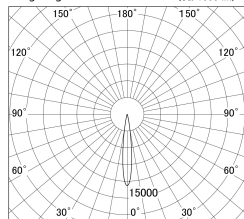

Installation	Recessed mount
Type	High-efficiency Lens type adjustable downlight
Fixture wattage	14W
Beam angle	14deg
Color Temp.	2700K
CRI	Ra>90
Luminous	1182 lm
Body	Die-cast aluminum alloy
Body finish	N/A
Trim finish	Black
Reflector finish	N/A
IP Rate	IP20
Light source	COB module
Input Voltage	AC220~240V
Dimming Type	Non-Dimmable
Certificate	CE,CCC
Cut Hole	100mm

■ Lighting Distribution Curve (cd/1000 lm)