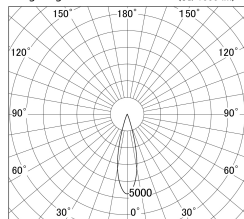

■ Lighting Distribution Curve (cd/1000 lm)