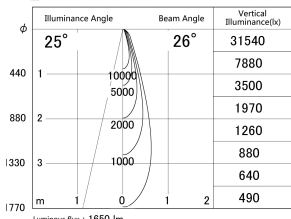

Item no. DD146-1525B9027

Series Name: Cledy versa L-G (DD146)

■ Lighting Distribution Curve (cd/1000 lm)

Installation	Recessed mount
Type	High-efficiency Lens type adjustable downlight
Fixture wattage	14W
Beam angle	26deg
Color Temp.	2700K
CRI	Ra>90
Luminous	1650 lm
Body	Die-castaluminumalloy
Body finish	N/A
Trim finish	Black
Reflector finish	N/A
IP Rate	IP20
Light source	COB module
Input Voltage	AC220~240V
Dimming Type	Non-Dimmable
Certificate	CE,CCC
Cut Hole	100mm