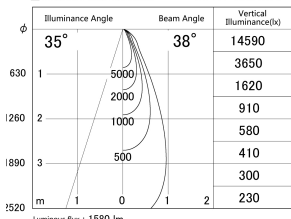

Item no. DD146-1535B9027

Series Name: Cledy versa L-G (DD146)

■ Lighting Distribution Curve (cd/1000 lm)

Installation	Recessed mount
Type	High-efficiency Lens type adjustable downlight
Fixture wattage	14W
Beam angle	38deg
Color Temp.	2700K
CRI	Ra>90
Luminous	1582 lm
Body	Die-castaluminumalloy
Body finish	N/A
Trim finish	Black
Reflector finish	N/A
IP Rate	IP20
Light source	COB module
Input Voltage	AC220~240V
Dimming Type	Non-Dimmable
Certificate	CE,CCC
Cut Hole	100mm