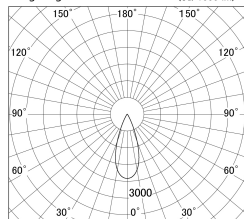

■ Lighting Distribution Curve (cd/1000 lm)