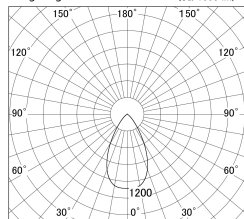

Installation	Recessed mount
Type	High-efficiency Lens type adjustable downlight
Fixture wattage	14W
Beam angle	57deg
Color Temp.	2700K
CRI	Ra>90
Luminous	1573 lm
Body	Die-cast aluminum alloy
Body finish	N/A
Trim finish	Black
Reflector finish	N/A
IP Rate	IP20
Light source	COB module
Input Voltage	AC220~240V
Dimming Type	Non-Dimmable
Certificate	CE,CCC
Cut Hole	100mm

■ Lighting Distribution Curve (cd/1000 lm)