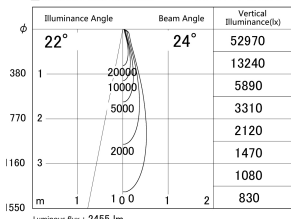

Item no. DD146-2025B9027

Series Name: Cledy versa L-G (DD146)

■ Lighting Distribution Curve (cd/1000 lm)

Installation	Recessed mount
Type	High-efficiency Lens type adjustable downlight
Fixture wattage	21W
Beam angle	24deg
Color Temp.	2700K
CRI	Ra>90
Luminous	2454 lm
Body	Die-castaluminumalloy
Body finish	N/A
Trim finish	Black
Reflector finish	N/A
IP Rate	IP20
Light source	COB module
Input Voltage	AC220~240V
Dimming Type	Non-Dimmable
Certificate	CE,CCC
Cut Hole	125mm