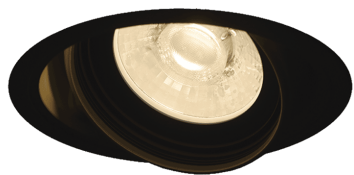

Item no. DD146-2025B9027

Series Name: Cledy versa L-G (DD146)