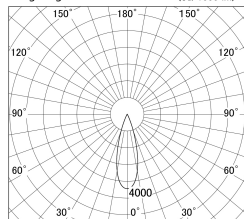

Installation	Recessed mount
Type	High-efficiency Lens type adjustable downlight
Fixture wattage	21W
Beam angle	30deg
Color Temp.	2700K
CRI	Ra>90
Luminous	2464 lm
Body	Die-cast aluminum alloy
Body finish	N/A
Trim finish	Black
Reflector finish	N/A
IP Rate	IP20
Light source	COB module
Input Voltage	AC220~240V
Dimming Type	Non-Dimmable
Certificate	CE,CCC
Cut Hole	125mm

■ Lighting Distribution Curve (cd/1000 lm)