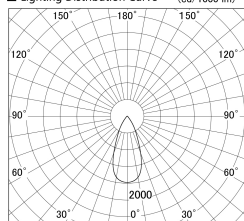

Installation	Recessed mount
Type	High-efficiency Lens type adjustable downlight
Fixture wattage	21W
Beam angle	44deg
Color Temp.	2700K
CRI	Ra>90
Luminous	2245 lm
Body	Die-cast aluminum alloy
Body finish	N/A
Trim finish	Black
Reflector finish	N/A
IP Rate	IP20
Light source	COB module
Input Voltage	AC220~240V
Dimming Type	Non-Dimmable
Certificate	CE,CCC
Cut Hole	125mm

■ Lighting Distribution Curve (cd/1000 lm)