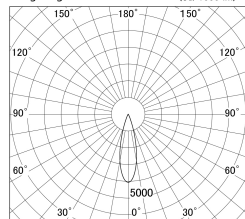

Installation	Recessed mount
Type	High-efficiency Lens type adjustable downlight
Fixture wattage	24W
Beam angle	27deg
Color Temp.	2700K
CRI	Ra>90
Luminous	3099 lm
Body	Die-cast aluminum alloy
Body finish	N/A
Trim finish	Black
Reflector finish	N/A
IP Rate	IP20
Light source	COB module
Input Voltage	AC220~240V
Dimming Type	Non-Dimmable
Certificate	CE,CCC
Cut Hole	125mm

■ Lighting Distribution Curve (cd/1000 lm)