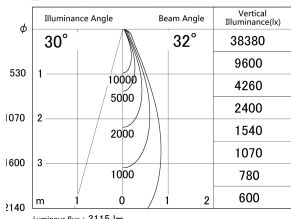

Item no. DD146-2535B9027

Series Name: Cledy versa L-G (DD146)

■ Lighting Distribution Curve (cd/1000 lm)

Installation	Recessed mount
Type	High-efficiency Lens type adjustable downlight
Fixture wattage	24W
Beam angle	32deg
Color Temp.	2700K
CRI	Ra>90
Luminous	3115 lm
Body	Die-castaluminumalloy
Body finish	N/A
Trim finish	Black
Reflector finish	N/A
IP Rate	IP20
Light source	COB module
Input Voltage	AC220~240V
Dimming Type	Non-Dimmable
Certificate	CE,CCC
Cut Hole	125mm