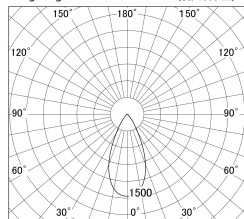

■ Lighting Distribution Curve (cd/1000 lm)