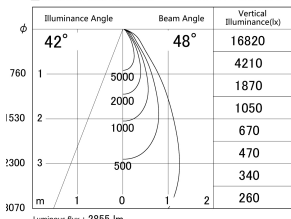

Item no. DD146-2550B9027

Series Name: Cledy versa L-G (DD146)

■ Lighting Distribution Curve (cd/1000 lm)

Installation	Recessed mount
Type	High-efficiency Lens type adjustable downlight
Fixture wattage	24W
Beam angle	48deg
Color Temp.	2700K
CRI	Ra>90
Luminous	2855 lm
Body	Die-castaluminumalloy
Body finish	N/A
Trim finish	Black
Reflector finish	N/A
IP Rate	IP20
Light source	COB module
Input Voltage	AC220~240V
Dimming Type	Non-Dimmable
Certificate	CE,CCC
Cut Hole	125mm