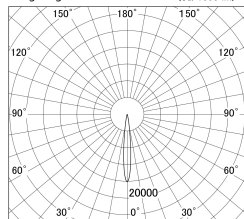

Installation	Recessed mount
Type	High-efficiency Lens type adjustable downlight
Fixture wattage	28W
Beam angle	12deg
Color Temp.	2700K
CRI	Ra>90
Luminous	2595 lm
Body	Die-cast aluminum alloy
Body finish	N/A
Trim finish	Black
Reflector finish	N/A
IP Rate	IP20
Light source	COB module
Input Voltage	AC220~240V
Dimming Type	Non-Dimmable
Certificate	CE,CCC
Cut Hole	125mm

■ Lighting Distribution Curve (cd/1000 lm)