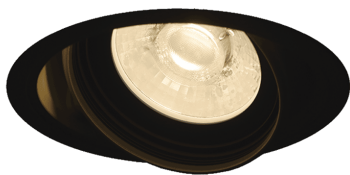

Item no. DD146-3015B9027

Series Name: Cledy versa L-G (DD146)