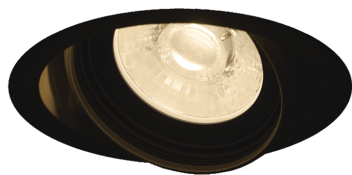

Item no. DD146-3025B9027

Series Name: Cledy versa L-G (DD146)