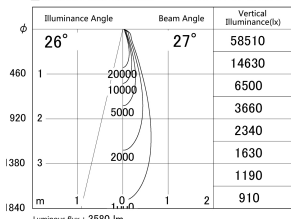

Item no. DD146-3025B9027

Series Name: Cledy versa L-G (DD146)

■ Lighting Distribution Curve (cd/1000 lm)

Installation	Recessed mount
Type	High-efficiency Lens type adjustable downlight
Fixture wattage	28W
Beam angle	27deg
Color Temp.	2700K
CRI	Ra>90
Luminous	3582 lm
Body	Die-castaluminumalloy
Body finish	N/A
Trim finish	Black
Reflector finish	N/A
IP Rate	IP20
Light source	COB module
Input Voltage	AC220~240V
Dimming Type	Non-Dimmable
Certificate	CE,CCC
Cut Hole	125mm