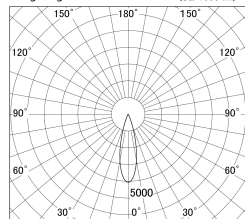

Installation	Recessed mount
Type	High-efficiency Lens type adjustable downlight
Fixture wattage	28W
Beam angle	27deg
Color Temp.	2700K
CRI	Ra>90
Luminous	3582 lm
Body	Die-cast aluminum alloy
Body finish	N/A
Trim finish	Black
Reflector finish	N/A
IP Rate	IP20
Light source	COB module
Input Voltage	AC220~240V
Dimming Type	Non-Dimmable
Certificate	CE,CCC
Cut Hole	125mm

■ Lighting Distribution Curve (cd/1000 lm)