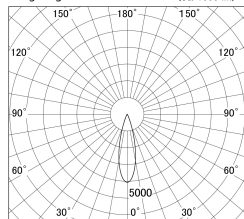

■ Lighting Distribution Curve (cd/1000 lm)