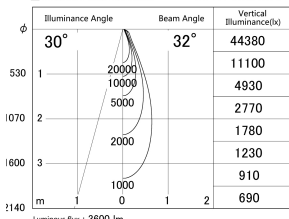

Item no. DD146-3035B9027

Series Name: Cledy versa L-G (DD146)

■ Lighting Distribution Curve (cd/1000 lm)

Installation	Recessed mount
Type	High-efficiency Lens type adjustable downlight
Fixture wattage	28W
Beam angle	32deg
Color Temp.	2700K
CRI	Ra>90
Luminous	3602 lm
Body	Die-castaluminumalloy
Body finish	N/A
Trim finish	Black
Reflector finish	N/A
IP Rate	IP20
Light source	COB module
Input Voltage	AC220~240V
Dimming Type	Non-Dimmable
Certificate	CE,CCC
Cut Hole	125mm