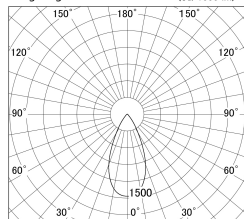

Installation	Recessed mount
Type	High-efficiency Lens type adjustable downlight
Fixture wattage	28W
Beam angle	48deg
Color Temp.	2700K
CRI	Ra>90
Luminous	3300 lm
Body	Die-castaluminumalloy
Body finish	N/A
Trim finish	Black
Reflector finish	N/A
IP Rate	IP20
Light source	COB module
Input Voltage	AC220~240V
Dimming Type	Non-Dimmable
Certificate	CE,CCC
Cut Hole	125mm

■ Lighting Distribution Curve (cd/1000 lm)