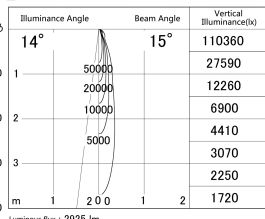

Item no. DD146-3515B9027

Series Name: Cledy versa L-G (DD146)

■ Lighting Distribution Curve (cd/1000 lm)

Installation	Recessed mount
Type	High-efficiency Lens type adjustable downlight
Fixture wattage	32W
Beam angle	15deg
Color Temp.	2700K
CRI	Ra>90
Luminous	2925 lm
Body	Die-castaluminumalloy
Body finish	N/A
Trim finish	Black
Reflector finish	N/A
IP Rate	IP20
Light source	COB module
Input Voltage	AC220~240V
Dimming Type	Non-Dimmable
Certificate	CE,CCC
Cut Hole	150mm