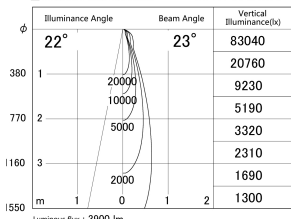

Item no. DD146-3525B9027

Series Name: Cledy versa L-G (DD146)

■ Lighting Distribution Curve (cd/1000 lm)

Installation	Recessed mount
Type	High-efficiency Lens type adjustable downlight
Fixture wattage	32W
Beam angle	23deg
Color Temp.	2700K
CRI	Ra>90
Luminous	3899 lm
Body	Die-castaluminumalloy
Body finish	N/A
Trim finish	Black
Reflector finish	N/A
IP Rate	IP20
Light source	COB module
Input Voltage	AC220~240V
Dimming Type	Non-Dimmable
Certificate	CE,CCC
Cut Hole	150mm