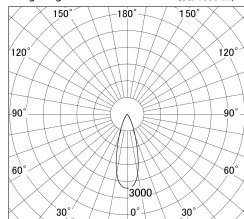

Installation	Recessed mount
Type	High-efficiency Lens type adjustable downlight
Fixture wattage	32W
Beam angle	32deg
Color Temp.	2700K
CRI	Ra>90
Luminous	3939 lm
Body	Die-cast aluminum alloy
Body finish	N/A
Trim finish	Black
Reflector finish	N/A
IP Rate	IP20
Light source	COB module
Input Voltage	AC220~240V
Dimming Type	Non-Dimmable
Certificate	CE,CCC
Cut Hole	150mm

■ Lighting Distribution Curve (cd/1000 lm)