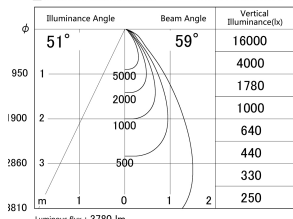

Item no. DD146-3550B9027

Series Name: Cledy versa L-G (DD146)

■ Lighting Distribution Curve (cd/1000 lm)

Installation	Recessed mount
Type	High-efficiency Lens type adjustable downlight
Fixture wattage	32W
Beam angle	59deg
Color Temp.	2700K
CRI	Ra>90
Luminous	3779 lm
Body	Die-castaluminumalloy
Body finish	N/A
Trim finish	Black
Reflector finish	N/A
IP Rate	IP20
Light source	COB module
Input Voltage	AC220~240V
Dimming Type	Non-Dimmable
Certificate	CE,CCC
Cut Hole	150mm