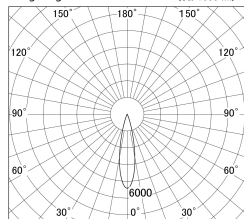

Installation	Recessed mount
Type	High-efficiency Lens type adjustable downlight
Fixture wattage	36W
Beam angle	23deg
Color Temp.	2700K
CRI	Ra>90
Luminous	4344 lm
Body	Die-cast aluminum alloy
Body finish	N/A
Trim finish	Black
Reflector finish	N/A
IP Rate	IP20
Light source	COB module
Input Voltage	AC220~240V
Dimming Type	Non-Dimmable
Certificate	CE,CCC
Cut Hole	150mm

■ Lighting Distribution Curve (cd/1000 lm)