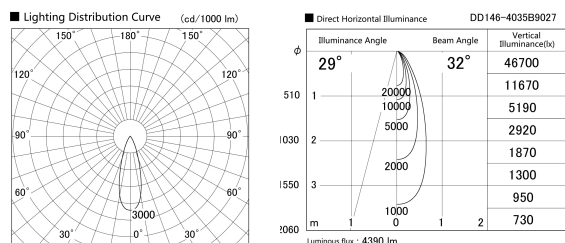

Item no. DD146-4035B9027

Series Name: Cledy versa L-G (DD146)

Installation	Recessed mount
Type	High-efficiency Lens type adjustable downlight
Fixture wattage	36W
Beam angle	32deg
Color Temp.	2700K
CRI	Ra>90
Luminous	4388 lm
Body	Die-castaluminumalloy
Body finish	N/A
Trim finish	Black
Reflector finish	N/A
IP Rate	IP20
Light source	COB module
Input Voltage	AC220~240V
Dimming Type	Non-Dimmable
Certificate	CE,CCC
Cut Hole	150mm