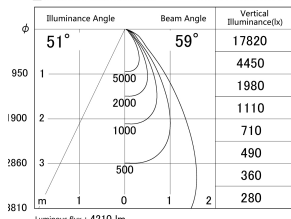

Item no. DD146-4050B9027

Series Name: Cledy versa L-G (DD146)

■ Lighting Distribution Curve (cd/1000 lm)

Installation	Recessed mount
Type	High-efficiency Lens type adjustable downlight
Fixture wattage	36W
Beam angle	59deg
Color Temp.	2700K
CRI	Ra>90
Luminous	4210 lm
Body	Die-castaluminumalloy
Body finish	N/A
Trim finish	Black
Reflector finish	N/A
IP Rate	IP20
Light source	COB module
Input Voltage	AC220~240V
Dimming Type	Non-Dimmable
Certificate	CE,CCC
Cut Hole	150mm