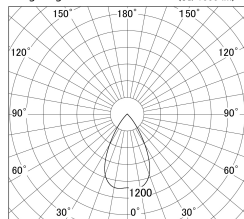

■ Lighting Distribution Curve (cd/1000 lm)