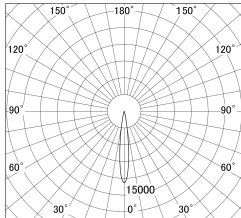

Item no. DD146-0815B9030

Series Name: Cledy versa L-G (DD146)

■ Lighting Distribution Curve (cd/1000 lm)

■ Direct Horizontal Illuminance DD146-0815B9030

Installation	Recessed mount
Type	High-efficiency Lens type adjustable downlight
Fixture wattage	7.5W
Beam angle	14deg
Color Temp.	3000K
CRI	Ra>90
Luminous	662 lm
Body	Die-castaluminumalloy
Body finish	N/A
Trim finish	Black
Reflector finish	N/A
IP Rate	IP20
Light source	COB module
Input Voltage	AC220~240V
Dimming Type	Non-Dimmable
Certificate	CE,CCC
Cut Hole	100mm