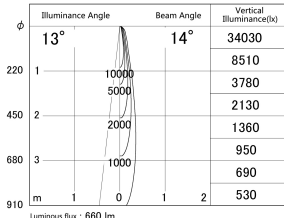

Item no. DD146-0815B9030

Series Name: Cledy versa L-G (DD146)

■ Lighting Distribution Curve (cd/1000 lm)

■ Direct Horizontal Illuminance DD146-0815B9030

Installation	Recessed mount
Type	High-efficiency Lens type adjustable downlight
Fixture wattage	7.5W
Beam angle	14deg
Color Temp.	3000K
CRI	Ra>90
Luminous	662 lm
Body	Die-castaluminumalloy
Body finish	N/A
Trim finish	Black
Reflector finish	N/A
IP Rate	IP20
Light source	COB module
Input Voltage	AC220~240V
Dimming Type	Non-Dimmable
Certificate	CE,CCC
Cut Hole	100mm