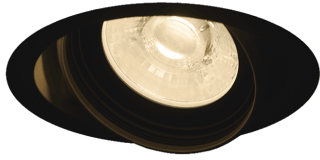

Item no. DD146-0815B9030

Series Name: Cledy versa L-G (DD146)

■ Lighting Distribution Curve (cd/1000 lm)

■ Direct Horizontal Illuminance DD146-0815B9030

Installation	Recessed mount
Type	High-efficiency Lens type adjustable downlight
Fixture wattage	7.5W
Beam angle	14deg
Color Temp.	3000K
CRI	Ra>90
Luminous	662 lm
Body	Die-castaluminumalloy
Body finish	N/A
Trim finish	Black
Reflector finish	N/A
IP Rate	IP20
Light source	COB module
Input Voltage	AC220~240V
Dimming Type	Non-Dimmable
Certificate	CE,CCC
Cut Hole	100mm