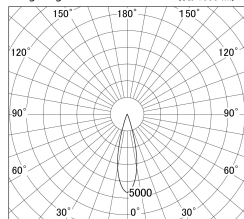

■ Lighting Distribution Curve (cd/1000 lm)