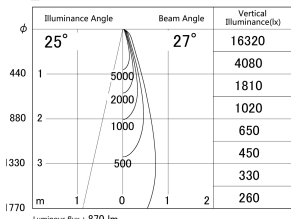

Item no. DD146-0825B9030

Series Name: Cledy versa L-G (DD146)

■ Lighting Distribution Curve (cd/1000 lm)

Installation	Recessed mount
Type	High-efficiency Lens type adjustable downlight
Fixture wattage	7.5W
Beam angle	27deg
Color Temp.	3000K
CRI	Ra>90
Luminous	870 lm
Body	Die-castaluminumalloy
Body finish	N/A
Trim finish	Black
Reflector finish	N/A
IP Rate	IP20
Light source	COB module
Input Voltage	AC220~240V
Dimming Type	Non-Dimmable
Certificate	CE,CCC
Cut Hole	100mm