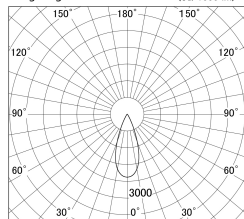

■ Lighting Distribution Curve (cd/1000 lm)