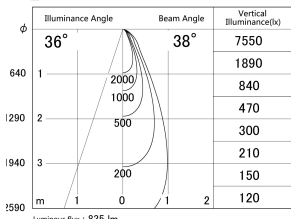

Item no. DD146-0835B9030

Series Name: Cledy versa L-G (DD146)

■ Lighting Distribution Curve (cd/1000 lm)

Installation	Recessed mount
Type	High-efficiency Lens type adjustable downlight
Fixture wattage	7.5W
Beam angle	38deg
Color Temp.	3000K
CRI	Ra>90
Luminous	834 lm
Body	Die-castaluminumalloy
Body finish	N/A
Trim finish	Black
Reflector finish	N/A
IP Rate	IP20
Light source	COB module
Input Voltage	AC220~240V
Dimming Type	Non-Dimmable
Certificate	CE,CCC
Cut Hole	100mm