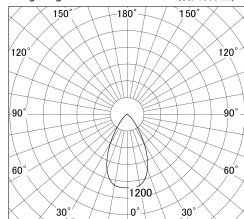

Installation	Recessed mount
Type	High-efficiency Lens type adjustable downlight
Fixture wattage	7.5W
Beam angle	58deg
Color Temp.	3000K
CRI	Ra>90
Luminous	830 lm
Body	Die-cast aluminum alloy
Body finish	N/A
Trim finish	Black
Reflector finish	N/A
IP Rate	IP20
Light source	COB module
Input Voltage	AC220~240V
Dimming Type	Non-Dimmable
Certificate	CE,CCC
Cut Hole	100mm

■ Lighting Distribution Curve (cd/1000 lm)