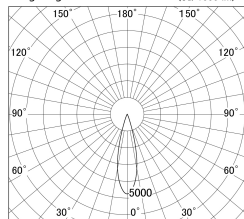

Installation	Recessed mount
Type	High-efficiency Lens type adjustable downlight
Fixture wattage	14W
Beam angle	26deg
Color Temp.	3000K
CRI	Ra>90
Luminous	1684 lm
Body	Die-cast aluminum alloy
Body finish	N/A
Trim finish	Black
Reflector finish	N/A
IP Rate	IP20
Light source	COB module
Input Voltage	AC220~240V
Dimming Type	Non-Dimmable
Certificate	CE,CCC
Cut Hole	100mm

■ Lighting Distribution Curve (cd/1000 lm)