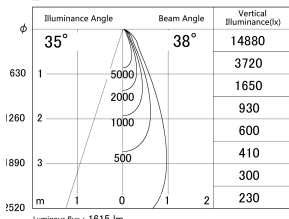

Item no. DD146-1535B9030

Series Name: Cledy versa L-G (DD146)

■ Lighting Distribution Curve (cd/1000 lm)

Installation	Recessed mount
Type	High-efficiency Lens type adjustable downlight
Fixture wattage	14W
Beam angle	38deg
Color Temp.	3000K
CRI	Ra>90
Luminous	1614 lm
Body	Die-cast aluminum alloy
Body finish	N/A
Trim finish	Black
Reflector finish	N/A
IP Rate	IP20
Light source	COB module
Input Voltage	AC220~240V
Dimming Type	Non-Dimmable
Certificate	CE,CCC
Cut Hole	100mm