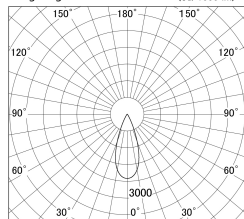

■ Lighting Distribution Curve (cd/1000 lm)