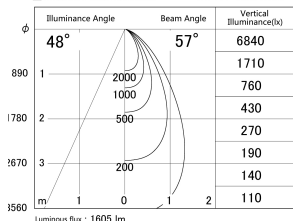

Item no. DD146-1550B9030

Series Name: Cledy versa L-G (DD146)

■ Lighting Distribution Curve (cd/1000 lm)

Installation	Recessed mount
Type	High-efficiency Lens type adjustable downlight
Fixture wattage	14W
Beam angle	57deg
Color Temp.	3000K
CRI	Ra>90
Luminous	1605 lm
Body	Die-castaluminumalloy
Body finish	N/A
Trim finish	Black
Reflector finish	N/A
IP Rate	IP20
Light source	COB module
Input Voltage	AC220~240V
Dimming Type	Non-Dimmable
Certificate	CE,CCC
Cut Hole	100mm