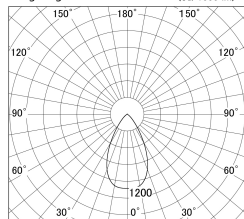

■ Lighting Distribution Curve (cd/1000 lm)