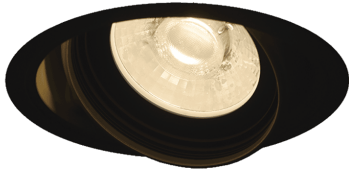

Item no. DD146-2025B9030

Series Name: Cledy versa L-G (DD146)

■ Lighting Distribution Curve (cd/1000 lm)

■ Direct Horizontal Illuminance DD146-2025B9030

Installation	Recessed mount
Type	High-efficiency Lens type adjustable downlight
Fixture wattage	21W
Beam angle	24deg
Color Temp.	3000K
CRI	Ra>90
Luminous	2504 lm
Body	Die-castaluminumalloy
Body finish	N/A
Trim finish	Black
Reflector finish	N/A
IP Rate	IP20
Light source	COB module
Input Voltage	AC220~240V
Dimming Type	Non-Dimmable
Certificate	CE,CCC
Cut Hole	125mm