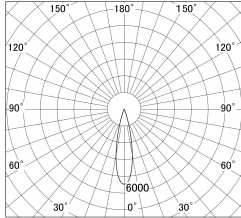

Item no. DD146-2025B9030

Series Name: Cledy versa L-G (DD146)

■ Lighting Distribution Curve (cd/1000 lm)

■ Direct Horizontal Illuminance DD146-2025B9030

Installation	Recessed mount
Type	High-efficiency Lens type adjustable downlight
Fixture wattage	21W
Beam angle	24deg
Color Temp.	3000K
CRI	Ra>90
Luminous	2504 lm
Body	Die-castaluminumalloy
Body finish	N/A
Trim finish	Black
Reflector finish	N/A
IP Rate	IP20
Light source	COB module
Input Voltage	AC220~240V
Dimming Type	Non-Dimmable
Certificate	CE,CCC
Cut Hole	125mm