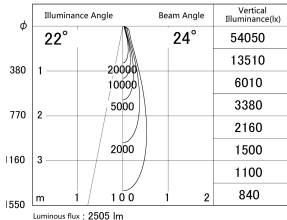

Item no. DD146-2025B9030

Series Name: Cledy versa L-G (DD146)

■ Lighting Distribution Curve (cd/1000 lm)

■ Direct Horizontal Illuminance DD146-2025B9030

Installation	Recessed mount
Type	High-efficiency Lens type adjustable downlight
Fixture wattage	21W
Beam angle	24deg
Color Temp.	3000K
CRI	Ra>90
Luminous	2504 lm
Body	Die-castaluminumalloy
Body finish	N/A
Trim finish	Black
Reflector finish	N/A
IP Rate	IP20
Light source	COB module
Input Voltage	AC220~240V
Dimming Type	Non-Dimmable
Certificate	CE,CCC
Cut Hole	125mm