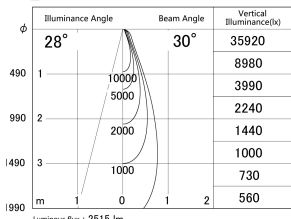

Item no. DD146-2035B9030

Series Name: Cledy versa L-G (DD146)

■ Lighting Distribution Curve (cd/1000 lm)

Installation	Recessed mount
Type	High-efficiency Lens type adjustable downlight
Fixture wattage	21W
Beam angle	30deg
Color Temp.	3000K
CRI	Ra>90
Luminous	2514 lm
Body	Die-castaluminumalloy
Body finish	N/A
Trim finish	Black
Reflector finish	N/A
IP Rate	IP20
Light source	COB module
Input Voltage	AC220~240V
Dimming Type	Non-Dimmable
Certificate	CE,CCC
Cut Hole	125mm