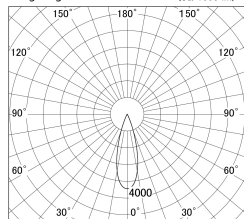

■ Lighting Distribution Curve (cd/1000 lm)