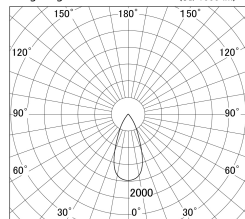

Installation	Recessed mount
Type	High-efficiency Lens type adjustable downlight
Fixture wattage	21W
Beam angle	44deg
Color Temp.	3000K
CRI	Ra>90
Luminous	2291 lm
Body	Die-cast aluminum alloy
Body finish	N/A
Trim finish	Black
Reflector finish	N/A
IP Rate	IP20
Light source	COB module
Input Voltage	AC220~240V
Dimming Type	Non-Dimmable
Certificate	CE,CCC
Cut Hole	125mm

■ Lighting Distribution Curve (cd/1000 lm)