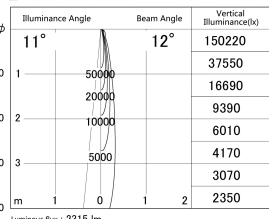

Item no. DD146-2515B9030

Series Name: Cledy versa L-G (DD146)

■ Lighting Distribution Curve (cd/1000 lm)

Installation	Recessed mount
Type	High-efficiency Lens type adjustable downlight
Fixture wattage	24W
Beam angle	12deg
Color Temp.	3000K
CRI	Ra>90
Luminous	2314 lm
Body	Die-castaluminumalloy
Body finish	N/A
Trim finish	Black
Reflector finish	N/A
IP Rate	IP20
Light source	COB module
Input Voltage	AC220~240V
Dimming Type	Non-Dimmable
Certificate	CE,CCC
Cut Hole	125mm