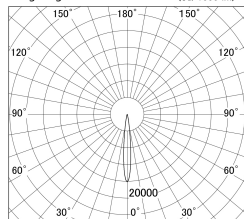

■ Lighting Distribution Curve (cd/1000 lm)