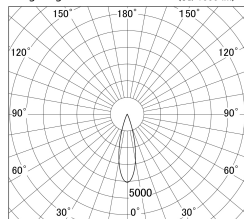

Installation	Recessed mount
Type	High-efficiency Lens type adjustable downlight
Fixture wattage	24W
Beam angle	27deg
Color Temp.	3000K
CRI	Ra>90
Luminous	3162 lm
Body	Die-cast aluminum alloy
Body finish	N/A
Trim finish	Black
Reflector finish	N/A
IP Rate	IP20
Light source	COB module
Input Voltage	AC220~240V
Dimming Type	Non-Dimmable
Certificate	CE,CCC
Cut Hole	125mm

■ Lighting Distribution Curve (cd/1000 lm)