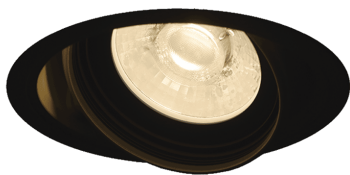

Item no. DD146-2525B9030

Series Name: Cledy versa L-G (DD146)