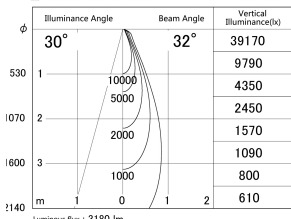

Item no. DD146-2535B9030

Series Name: Cledy versa L-G (DD146)

■ Lighting Distribution Curve (cd/1000 lm)

Installation	Recessed mount
Type	High-efficiency Lens type adjustable downlight
Fixture wattage	24W
Beam angle	32deg
Color Temp.	3000K
CRI	Ra>90
Luminous	3179 lm
Body	Die-castaluminumalloy
Body finish	N/A
Trim finish	Black
Reflector finish	N/A
IP Rate	IP20
Light source	COB module
Input Voltage	AC220~240V
Dimming Type	Non-Dimmable
Certificate	CE,CCC
Cut Hole	125mm