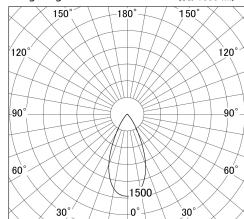

Installation	Recessed mount
Type	High-efficiency Lens type adjustable downlight
Fixture wattage	24W
Beam angle	48deg
Color Temp.	3000K
CRI	Ra>90
Luminous	2913 lm
Body	Die-cast aluminum alloy
Body finish	N/A
Trim finish	Black
Reflector finish	N/A
IP Rate	IP20
Light source	COB module
Input Voltage	AC220~240V
Dimming Type	Non-Dimmable
Certificate	CE,CCC
Cut Hole	125mm

■ Lighting Distribution Curve (cd/1000 lm)