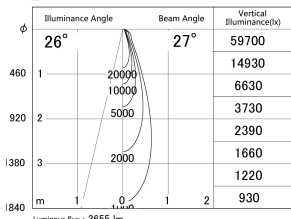

Item no. DD146-3025B9030

Series Name: Cledy versa L-G (DD146)

■ Lighting Distribution Curve (cd/1000 lm)

Installation	Recessed mount
Type	High-efficiency Lens type adjustable downlight
Fixture wattage	28W
Beam angle	27deg
Color Temp.	3000K
CRI	Ra>90
Luminous	3655 lm
Body	Die-castaluminumalloy
Body finish	N/A
Trim finish	Black
Reflector finish	N/A
IP Rate	IP20
Light source	COB module
Input Voltage	AC220~240V
Dimming Type	Non-Dimmable
Certificate	CE,CCC
Cut Hole	125mm