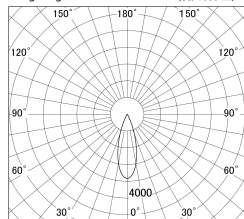

Installation	Recessed mount
Type	High-efficiency Lens type adjustable downlight
Fixture wattage	28W
Beam angle	32deg
Color Temp.	3000K
CRI	Ra>90
Luminous	3675 lm
Body	Die-cast aluminum alloy
Body finish	N/A
Trim finish	Black
Reflector finish	N/A
IP Rate	IP20
Light source	COB module
Input Voltage	AC220~240V
Dimming Type	Non-Dimmable
Certificate	CE,CCC
Cut Hole	125mm

■ Lighting Distribution Curve (cd/1000 lm)