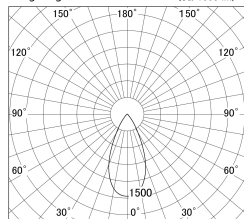

Installation	Recessed mount
Type	High-efficiency Lens type adjustable downlight
Fixture wattage	28W
Beam angle	48deg
Color Temp.	3000K
CRI	Ra>90
Luminous	3367 lm
Body	Die-cast aluminum alloy
Body finish	N/A
Trim finish	Black
Reflector finish	N/A
IP Rate	IP20
Light source	COB module
Input Voltage	AC220~240V
Dimming Type	Non-Dimmable
Certificate	CE,CCC
Cut Hole	125mm

■ Lighting Distribution Curve (cd/1000 lm)