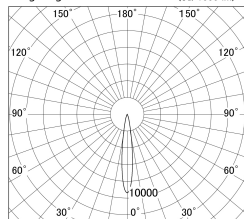

Installation	Recessed mount
Type	High-efficiency Lens type adjustable downlight
Fixture wattage	32W
Beam angle	15deg
Color Temp.	3000K
CRI	Ra>90
Luminous	2985 lm
Body	Die-cast aluminum alloy
Body finish	N/A
Trim finish	Black
Reflector finish	N/A
IP Rate	IP20
Light source	COB module
Input Voltage	AC220~240V
Dimming Type	Non-Dimmable
Certificate	CE,CCC
Cut Hole	150mm

■ Lighting Distribution Curve (cd/1000 lm)