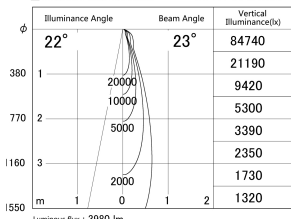

Item no. DD146-3525B9030

Series Name: Cledy versa L-G (DD146)

■ Lighting Distribution Curve (cd/1000 lm)

Installation	Recessed mount
Type	High-efficiency Lens type adjustable downlight
Fixture wattage	32W
Beam angle	23deg
Color Temp.	3000K
CRI	Ra>90
Luminous	3979 lm
Body	Die-castaluminumalloy
Body finish	N/A
Trim finish	Black
Reflector finish	N/A
IP Rate	IP20
Light source	COB module
Input Voltage	AC220~240V
Dimming Type	Non-Dimmable
Certificate	CE,CCC
Cut Hole	150mm