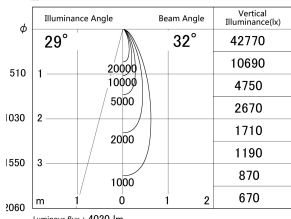

Item no. DD146-3535B9030

Series Name: Cledy versa L-G (DD146)

■ Lighting Distribution Curve (cd/1000 lm)

Installation	Recessed mount
Type	High-efficiency Lens type adjustable downlight
Fixture wattage	32W
Beam angle	32deg
Color Temp.	3000K
CRI	Ra>90
Luminous	4019 lm
Body	Die-castaluminumalloy
Body finish	N/A
Trim finish	Black
Reflector finish	N/A
IP Rate	IP20
Light source	COB module
Input Voltage	AC220~240V
Dimming Type	Non-Dimmable
Certificate	CE,CCC
Cut Hole	150mm