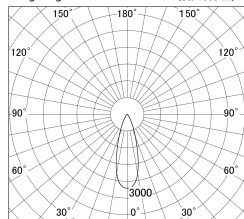

■ Lighting Distribution Curve (cd/1000 lm)