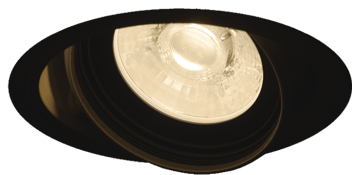

Item no. DD146-3550B9030

Series Name: Cledy versa L-G (DD146)