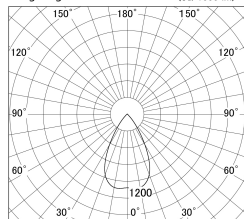

Installation	Recessed mount
Type	High-efficiency Lens type adjustable downlight
Fixture wattage	32W
Beam angle	59deg
Color Temp.	3000K
CRI	Ra>90
Luminous	3856 lm
Body	Die-cast aluminum alloy
Body finish	N/A
Trim finish	Black
Reflector finish	N/A
IP Rate	IP20
Light source	COB module
Input Voltage	AC220~240V
Dimming Type	Non-Dimmable
Certificate	CE,CCC
Cut Hole	150mm

■ Lighting Distribution Curve (cd/1000 lm)