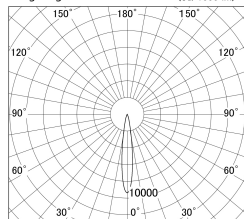

Installation	Recessed mount
Type	High-efficiency Lens type adjustable downlight
Fixture wattage	36W
Beam angle	15deg
Color Temp.	3000K
CRI	Ra>90
Luminous	3315 lm
Body	Die-cast aluminum alloy
Body finish	N/A
Trim finish	Black
Reflector finish	N/A
IP Rate	IP20
Light source	COB module
Input Voltage	AC220~240V
Dimming Type	Non-Dimmable
Certificate	CE,CCC
Cut Hole	150mm

■ Lighting Distribution Curve (cd/1000 lm)

φ	Illuminance Angle	Beam Angle	Vertical Illuminance(lx)
125060	14°	15°	125060
31270			31270
13900			13900
7820			7820
5000			5000
3470			3470
2550			2550
1950			1950

Luminous flux : 3315 lm